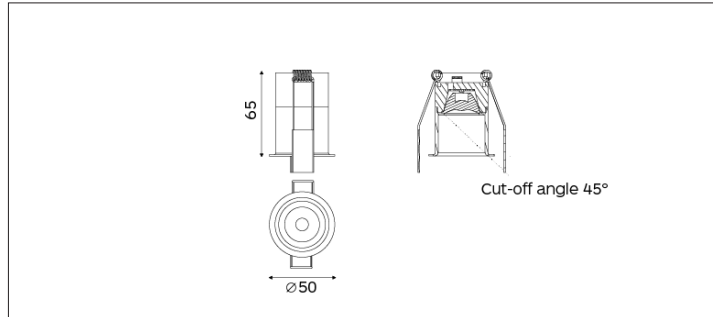

51.04515 NEK Recessed Downlight-Fixed

Light Distribution	NEK Recessed Downlight
Colour Temperature	2700/3000/3500/4000K
Colour Rendition Index	CRI 90
Optics	LENS
Beam Angle	14D/22D/36D
Cut Out	45mm
Connected Load	5W
Luminous Flux Of The Luminaire	376lm
Luminaire Efficacy	72m/W
Colour Deviation	SDCM <5
Light Source	LED
LED Type	COB
Dimming Method	Triac/1-10V/ Dali
Cover Material	Aluminum
Body Material	Aluminum
IP Rating	IP20
Housing Colour	Sandy White/ Sandy Black
Weight	0.3Kg
Technical Region	220-240V 50/60Hz

Light Beam Talbe		
h(m)	E(lx)	D(m)
		14°
1.0	3836	0.26
2.0	959	0.51
3.0	426	0.77
4.0	240	1.03
5.0	153	1.28

Application areas: High end residential and retail projects, hotels, museums and galleries.