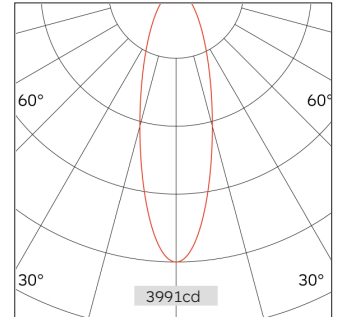

51.04515 NEK Recessed Downlight-Fixed

Light Distribution	NEK Recessed Downlight
Colour Temperature	2700/3000/3500/4000K
Colour Rendition Index	CRI 90
Optics	LENS
Beam Angle	14D/22D/36D
Cut Out	45mm
Connected Load	5W
Luminous Flux Of The Luminaire	376lm
Luminaire Efficacy	72m/W
Colour Deviation	SDCM <5
Light Source	LED
LED Type	COB
Dimming Method	Triac/1-10V/ Dali
Cover Material	Aluminum
Body Material	Aluminum
IP Rating	IP20
Housing Colour	Sandy White/ Sandy Black
Weight	0.3Kg
Technical Region	220-240V 50/60Hz

Light Beam Talbe		
h(m)	E(lx)	D(m)
		14°
1.0	3836	0.26
2.0	959	0.51
3.0	426	0.77
4.0	240	1.03
5.0	153	1.28

Application areas: High end residential and retail projects, hotels, museums and galleries.