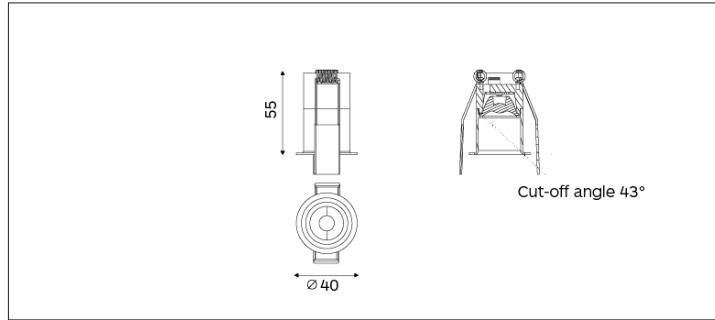

# 51.03515 NEK Recessed Downlight-Fixed

|                                |                          |
|--------------------------------|--------------------------|
| Light Distribution             | NEK Recessed Downlight   |
| Colour Temperature             | 2700/3000/3500/4000K     |
| Colour Rendition Index         | CRI 90                   |
| Optics                         | LENS                     |
| Beam Angle                     | 12D/20D/26D              |
| Cut Out                        | 35mm                     |
| Connected Load                 | 1.4W                     |
| Luminous Flux Of The Luminaire | 74lm                     |
| Luminaire Efficacy             | 53m/W                    |
| Colour Deviation               | SDCM <5                  |
| Light Source                   | LED                      |
| LED Type                       | COB                      |
| Dimming Method                 | Triac/1-10V/ Dali        |
| Cover Material                 | Aluminum                 |
| Body Material                  | Aluminum                 |
| IP Rating                      | IP20                     |
| Housing Colour                 | Sandy White/ Sandy Black |
| Weight                         | 0.2Kg                    |
| Technical Region               | 220-240V 50/60Hz         |

| Light Beam Talbe |       |      |
|------------------|-------|------|
| h(m)             | E(lx) | D(m) |
|                  |       | 20°  |
| 1.0              | 1184  | 0.22 |
| 2.0              | 296   | 0.44 |
| 3.0              | 132   | 0.66 |
| 4.0              | 74    | 0.88 |
| 5.0              | 47    | 1.10 |