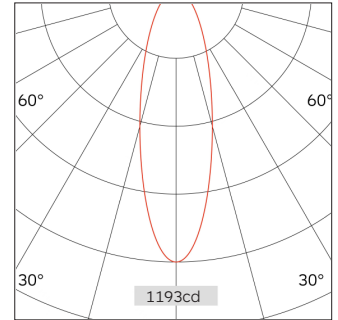

# 51.03515 NEK Recessed Downlight-Fixed

|                                |                          |
|--------------------------------|--------------------------|
| Light Distribution             | NEK Recessed Downlight   |
| Colour Temperature             | 2700/3000/3500/4000K     |
| Colour Rendition Index         | CRI 90                   |
| Optics                         | LENS                     |
| Beam Angle                     | 12D/20D/26D              |
| Cut Out                        | 35mm                     |
| Connected Load                 | 1.4W                     |
| Luminous Flux Of The Luminaire | 74lm                     |
| Luminaire Efficacy             | 53m/W                    |
| Colour Deviation               | SDCM <5                  |
| Light Source                   | LED                      |
| LED Type                       | COB                      |
| Dimming Method                 | Triac/1-10V/ Dali        |
| Cover Material                 | Aluminum                 |
| Body Material                  | Aluminum                 |
| IP Rating                      | IP20                     |
| Housing Colour                 | Sandy White/ Sandy Black |
| Weight                         | 0.2Kg                    |
| Technical Region               | 220-240V 50/60Hz         |

| Light Beam Talbe |       |      |
|------------------|-------|------|
| h(m)             | E(lx) | D(m) |
|                  |       | 20°  |
| 1.0              | 1184  | 0.22 |
| 2.0              | 296   | 0.44 |
| 3.0              | 132   | 0.66 |
| 4.0              | 74    | 0.88 |
| 5.0              | 47    | 1.10 |